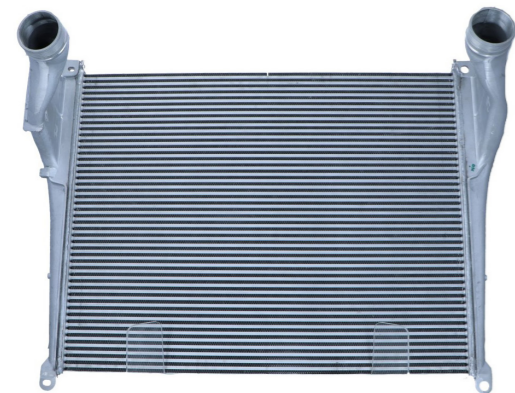

SCAN TO SHOP NOW OR VISIT
[DAIMLERTRUCKPARTSPORTAL.COM.AU](https://daimlertruckpartsportal.com.au)

DAIMLER TRUCK
Customer Solutions

Coolant Reservoir Tank

Part Number: A9605018703

Suits: Actros

\$1,417

Intercooler