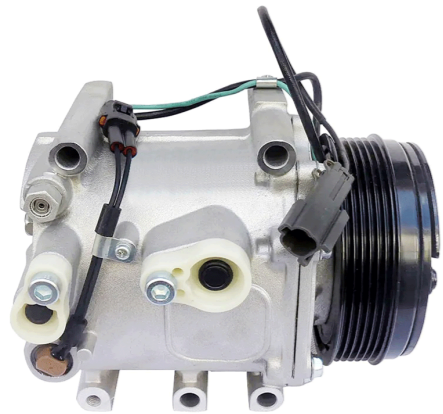

Price: \$81

Drive Belt 2642mm

Part Number: A4719935796

Suits: Actros

Price: \$163

FROM \$81

Mercedes-Benz Genuine Remanufactured Parts.

Idler Pulley

SCAN THE QR CODE TO DISCOVER THE FULL ALLIANCE CLEANING RANGE OR VISIT ALLIANCETRUCKPARTS.COM.AU

Radiator

Part Number: QML281340

Suits: Shogun FV74

\$4,553

A/C Compressor

Part Number: QMK718838

Suits: Shogun FV74