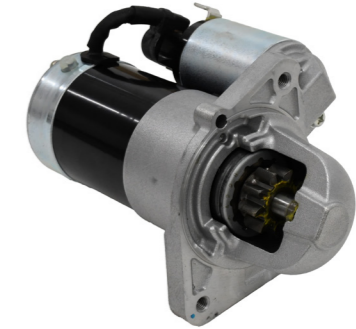

Starter Motor

QME427513 • **Suits:** Canter FEB21

$1392