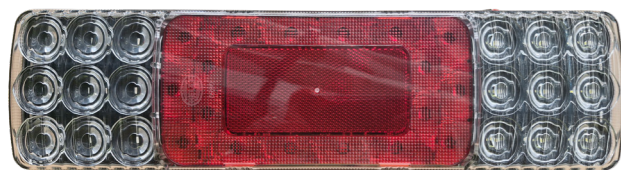

LED Fog Lamp RH

Part Number: QFLCA66-03653-005

Suits: Cascadia

$650 each

FITS LATEST MODEL

LED Tail Lamp LH

Part Number: QFLCA06-96406-000

Suits: Cascadia