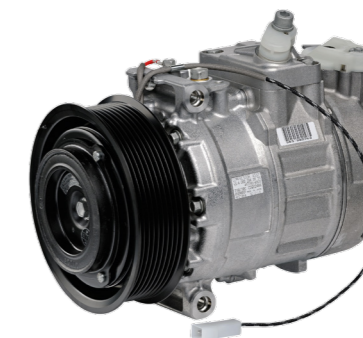

Price: \$81

Drive Belt 2642mm

Part Number: A4719935796

Suits: Actros

Price: \$163

FROM \$81

Mercedes-Benz Genuine Remanufactured Parts.

Idler Pulley

A4722021219 • **Suits:** Actros

\$134

Turbocharger

A473096189987 • **Suits:** Actros

\$3,737

Exchange Price: \$3,249

Viscous Clutch

A4702000422 • **Suits:** Actros

\$2,260

Mercedes-Benz Genuine Remanufactured Parts.

A/C Compressor

A004230411180 • **Suits:** Actros

\$2,222

Exchange Price: \$1,949

Parts delivered to your door. Order online at daimlertruckpartsportal.com.au